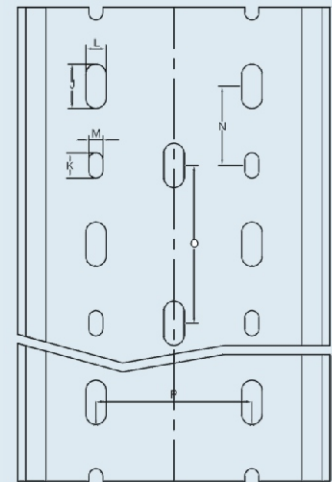

Wiring Ducts also available in 1mt. with different colours.

Technical Information

Single restricted slot up to 50mm Height

Double restricted slot for height from 60mm onwards

Single mounting pattern up to 60mm width

Tripple mounting pattern for width from 80mm onwards

Nominal Duct Size (mm)		Dimensions (mm)															
A (Width)	B (Height)	T (Thickness)	D	E	F	G	H		I		J	K	L	M	N	O	P
							Wide Slot	Narrow Slot	Wide Slot	Narrow Slot							
25	25	1.6	22.2	2	10.80	3.40	8	4	20	10	14	8	6.5	4.5	25	-	-
25	40	1.6	37.2	2	25.80	3.40	8	4	20	10	14	8	6.5	4.5	25	-	-
25	45	1.6	42.2	2	30.80	3.40	8	4	20	10	14	8	6.5	4.5	25	-	-
25	60	1.9	57.5	2	45.55	3.40	8	4	20	10	14	8	6.5	4.5	25	-	-
25	80	2.2	77.8	2	54.90	3.50	8	4	20	10	14	8	6.5	4.5	25	-	-
25	100	2.1	97.8	2	83.60	3.50	8	4	20	10	14	8	6.5	4.5	25	-	-
30	80	2.2	77.8	2	54.90	3.50	8	4	20	10	14	8	6.5	4.5	25	-	-
40	40	1.6	37.2	2	25.80	3.40	8	4	20	10	14	8	6.5	4.5	25	-	-
40	60	1.9	57.5	2	45.55	3.40	8	4	20	10	14	8	6.5	4.5	25	-	-
40	80	2.2	77.8	2	54.90	3.50	8	4	20	10	14	8	6.5	4.5	25	-	-
40	100	2.4	97.8	2	83.60	3.50	8	4	20	10	14	8	6.5	4.5	25	-	-
45	45	1.6	42.2	2	30.80	3.40	8	4	20	10	14	8	6.5	4.5	25	-	-
60	40	1.6	37.2	2	25.80	3.40	8	4	20	10	14	8	6.5	4.5	25	-	-
60	60	1.9	57.5	2	45.55	3.40	8	4	20	10	14	8	6.5	4.5	25	-	-
60	80	2.2	77.8	2	54.90	3.50	8	4	20	10	14	8	6.5	4.5	25	-	-
60	100	2.4	97.8	2	83.60	3.50	8	4	20	10	14	8	6.5	4.5	25	-	-
80	40	1.6	37.2	2	25.80	3.40	8	4	20	10	14	8	6.5	4.5	25	50	50
80	60	1.9	57.5	2	45.55	3.40	8	4	20	10	14	8	6.5	4.5	25	50	50
80	80	2.3	77.8	2	54.90	3.50	8	4	20	10	14	8	6.5	4.5	25	50	50
80	100	2.5	97.8	2	83.60	3.50	8	4	20	10	14	8	6.5	4.5	25	50	50
100	60	1.9	57.5	2	45.55	3.40	8	4	20	10	14	8	6.5	4.5	25	50	50
100	100	2.5	97.8	2	83.60	3.50	8	4	20	10	14	8	6.5	4.5	25	50	50