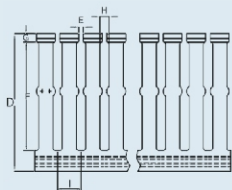

Double restricted slot for height from 60mm onwards